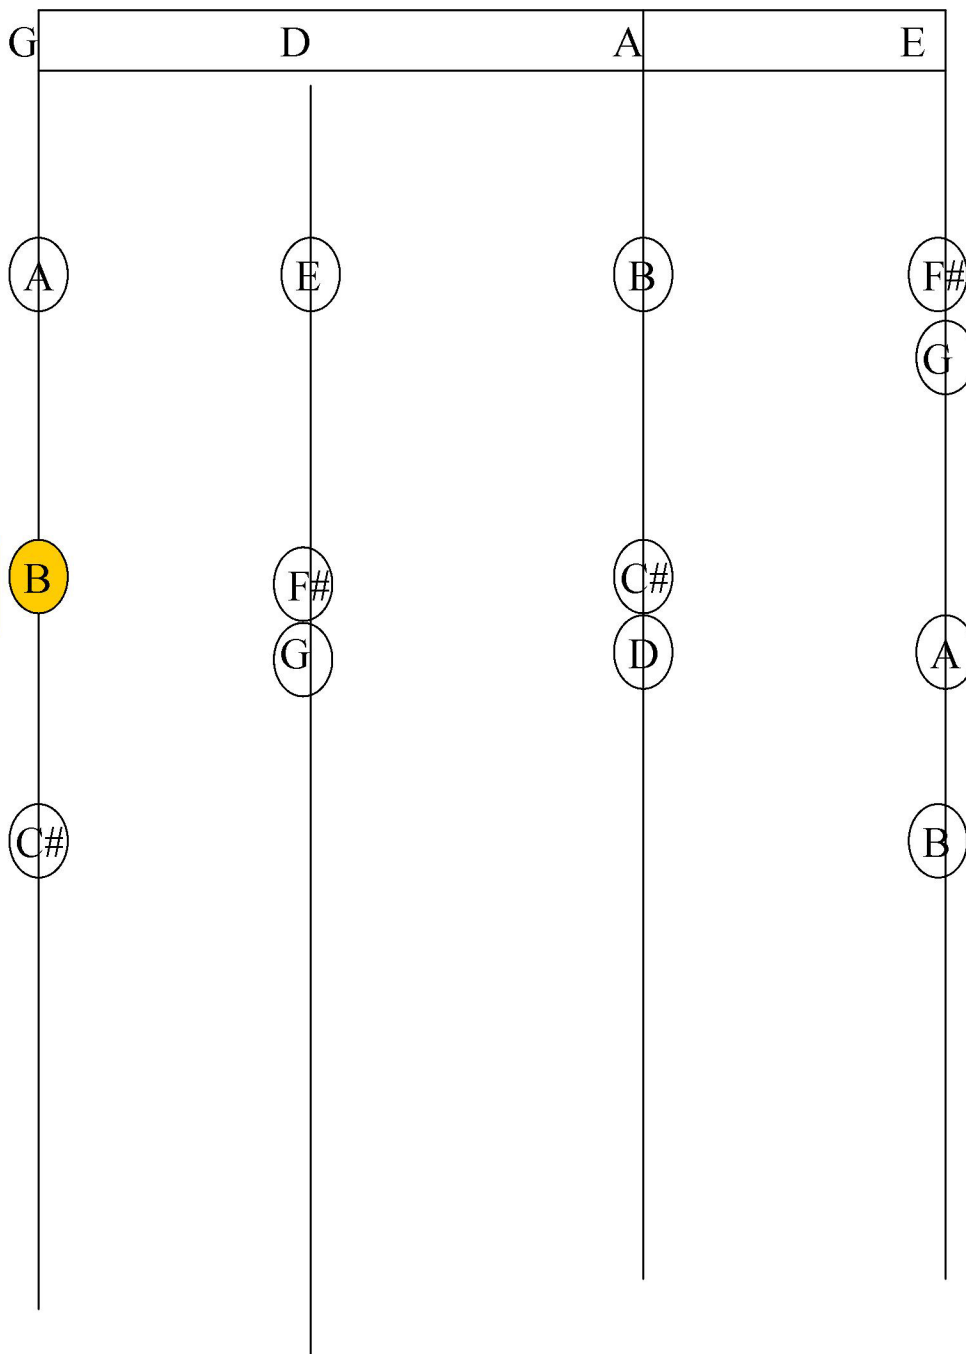

Fiddle Scales

B minor (2 Octaves)

This is the **tonic**
(start of the scale)